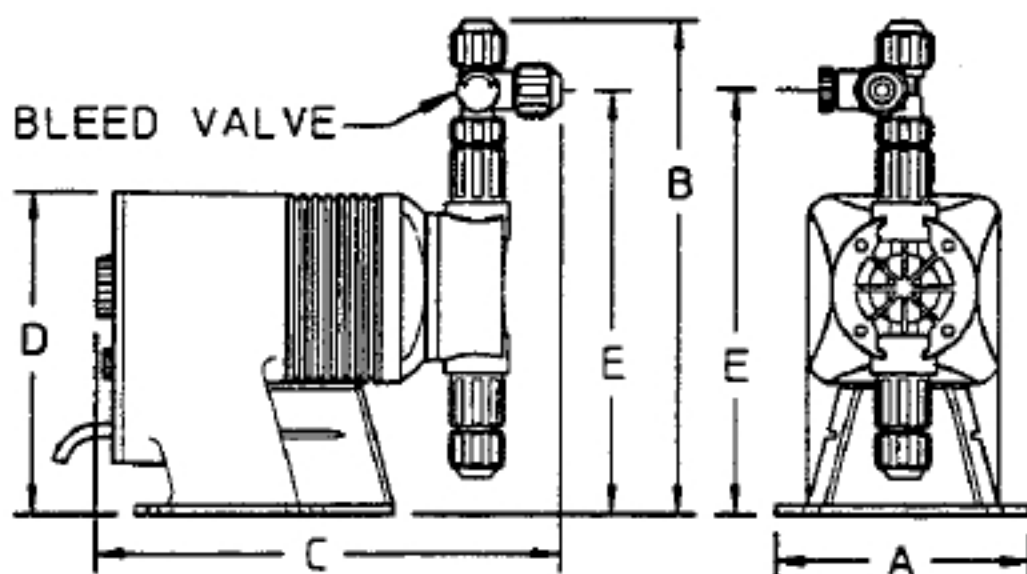

PEABODY

engineering

No Boundaries.

Dimensions

Series CW Dimensions (inches)

Model No.	A	B	C	D	E	Shipping Weight (lbs.)
LW02	5.0	9.6	9.5	6.5	8.2	13
LW03	5.0	9.9	9.5	6.5	8.5	13
LW04	5.0	9.9	9.5	6.5	8.5	13
LW64	5.0	9.9	9.5	6.5	8.5	13