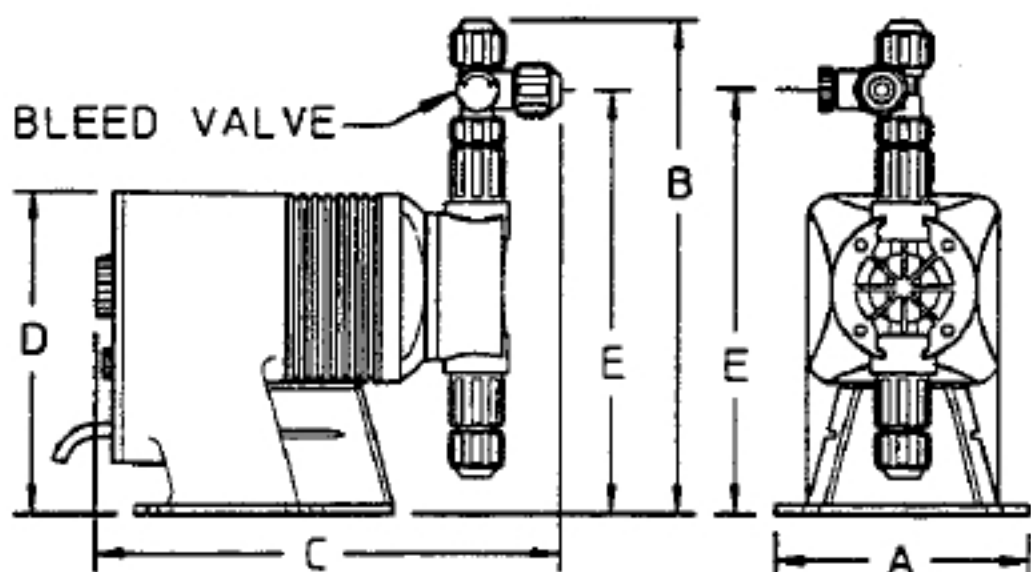

PEABODY

engineering

No Boundaries.

Dimensions

Series CL Dimensions (inches)

Model No.	A	B	C	D	E	Shipping Weight (lbs.)
LL02	5.0	9.6	9.5	6.5	8.2	13
LL03	5.0	9.9	9.5	6.5	8.5	13
LL04	5.0	9.9	9.5	6.5	8.5	13
LL64	5.0	9.9	9.5	6.5	8.5	13