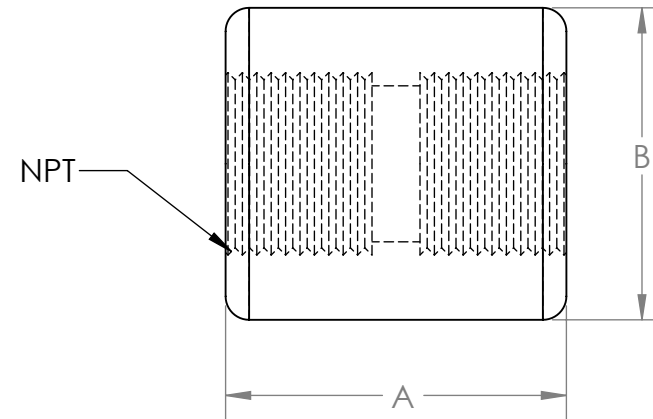

### FULL COUPLING DIMENSIONS

NPT	1/4"	3/8"	1/2"	3/4"	1"	1-1/4"	1-1/2"	2"	2-1/2"	3"	4"	5"	6"
A (IN)	1-3/4"	1-3/4"	1-3/4"	1-3/4"	1-7/8"	2-3/8"	2-7/8"	3-1/2"	4"	4"	4"	4"	4"
B (IN)	7/8"	1"	1-4"	1-5/8"	2"	2-1/2"	3"	3-1/2"	4"	5"	6"	7"	8-1/2"

### HALF COUPLING DIMENSIONS

NPT	1/4"	3/8"	1/2"	3/4"	1"	1-1/4"	1-1/2"	2"	2-1/2"	3"	4"	5"	6"
A (IN)	7/8"	7/8"	7/8"	7/8"	15/16"	1-3/16"	1-7/16"	1-3/4"	2"	2"	2"	2"	2"
B (IN)	7/8"	1"	1-4"	1-5/8"	2"	2-1/2"	3"	3-1/2"	4"	5"	6"	7"	8-1/2"